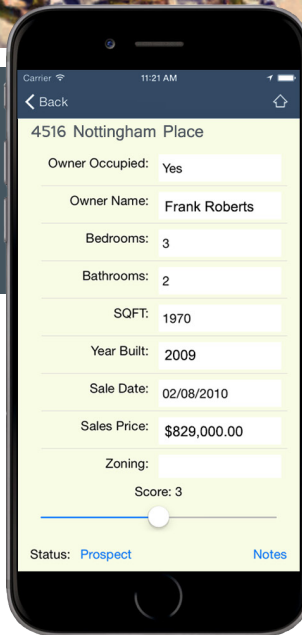

INTEGRATED WALKING FARM

CTC Mobile has it all in one app!

- Create and name your own Custom Farms
- Swipe over houses on a map to create a Farm
- Change prospecting status
- "Heat Ranking" from 1-5 with color coding
- Sort by address, status, or Heat Score
- Ownership occupancy, property info, etc.
- Multiple notes per property ordered by date
- Synced in real time with your computer
- Export/Send the Farm via email, text, etc.
- All in the ONE app that you already use!