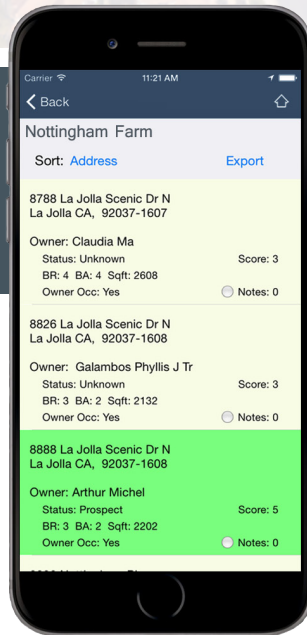

INTEGRATED WALKING FARM

CTC Mobile has it all in one app!

- Create and name your own Custom Farms
- Swipe over houses on a map to create a Farm
- Change prospecting status
- "Heat Ranking" from 1-5 with color coding
- Sort by address, status, or Heat Score
- Ownership occupancy, property info, etc.
- Multiple notes per property ordered by date
- Synced in real time with your computer
- Export/Send the Farm via email, text, etc.
- All in the ONE app that you already use!

Real-Time Sync
with your desktop
from your CalTitle
Mobile App

California
title company

WWW.CALTITLE.COM